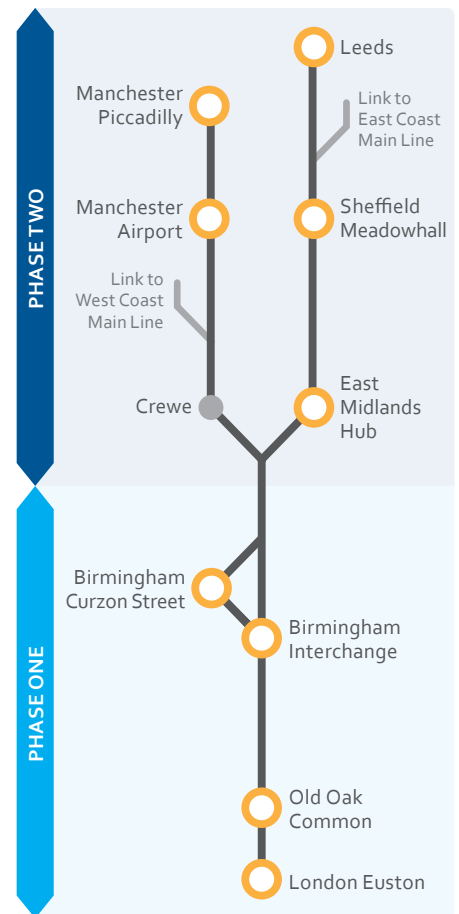

HS2 NORTH WEST DROP-IN EVENTS

April 2016

High Speed Two (HS2) is the new high speed railway for Britain. The Government has already proposed a route between London, the West Midlands and Crewe, and it is due to announce a route between Crewe and Manchester this autumn.

HS2 in your area

Plans for the new railway between Crewe and Manchester are at an early stage. However, based on HS2's plans for the London to West Midlands and West Midlands to Crewe routes, we can explain what the next steps will be, and how you can have your say in future.

At this stage, we will not be able to provide any further information about where the route between Crewe and Manchester will run. As soon as we have this information, we will make it available to you on our website and through your local representatives. We will also hold more in-depth information events and a public consultation after the route announcement.

These drop-in surgeries provide an opportunity for you to find out more about the project and what is likely to happen after the route announcement. We will answer any questions as fully as we can.

I am Raj Chandarana, your local stakeholder manager. I am based in Manchester and cover the area north of Crewe up to Greater Manchester. I look forward to meeting you at one of the drop-in surgeries.